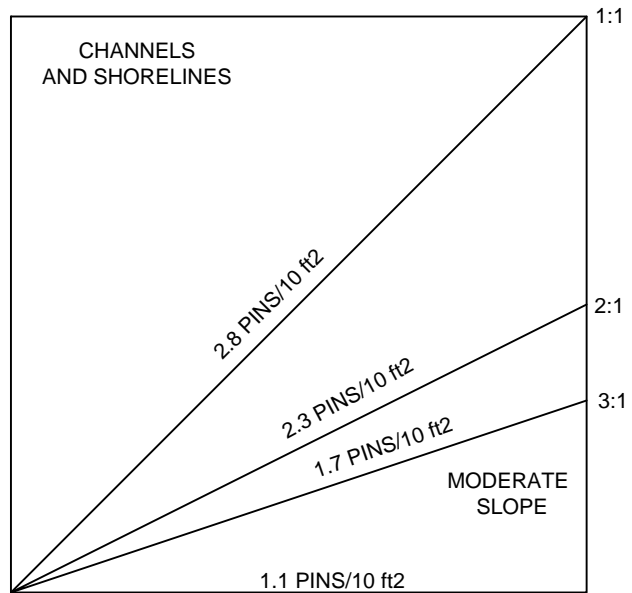

TURF REINFORCEMENT MAT (PIN PATTERN)

(SESC-51)

1.1 PINS/10 ft²

1.7 PINS/10 ft²

2.3 PINS/10 ft²

2.8 PINS/10 ft²

PIN PATTERN GUIDE